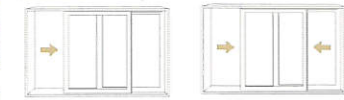

# Window Styles

Choose the style or configuration that best suits your home style and architectural needs.

**Awning**  
Min 1'3"x1'4"  
Max 4'6"x3'0"

Awning window (above), Casement window (below)

Radius window

Horizontal sliding window

**Horizontal Slider**  
**Double Horizontal Slider**  
(Half Vent) Min 2'0"x1'6" Max 6'0"x6'0"

Single hung window

Casement window

Radius window, French rail sliding door

**Single Hung**  
**Double Hung**  
Single Hung: Min 1'6"x2'0"  
Max 4'0"x7'0"  
Double Hung: Min 1'6"x2'6"  
Max 4'0"x7'0"